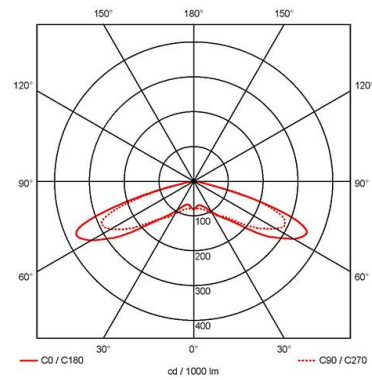

Helix Post Top

Helix Post Top DALI
Code: AHPT/1/DD3

ACCESSORIES

AHPT/1/60SBA

Helix Post Top 60mm Spigot Bracket Accessory